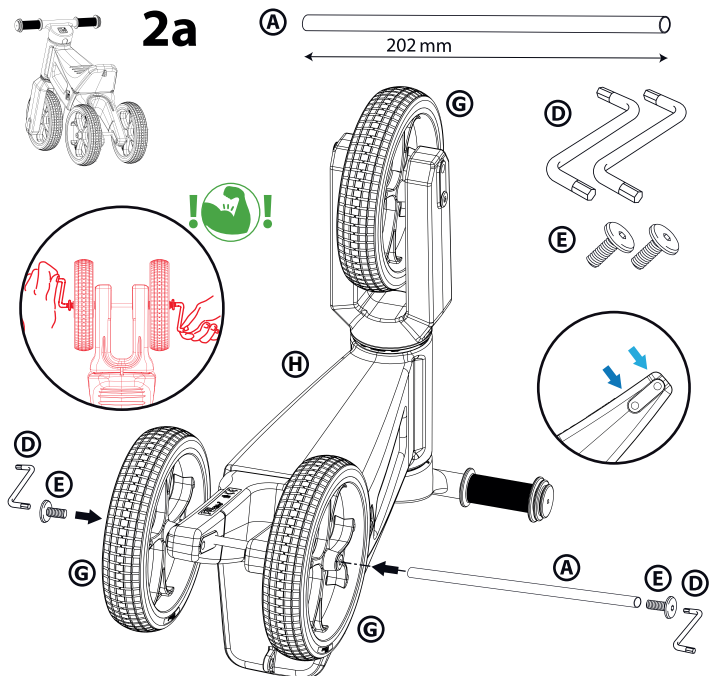

FWRider®

...ride safe, ride style, ride fun!

model SuperSport

Producer: Bonaparte Company s.r.o.,
Spolková 31, 312 00 Plzeň
IČ: 06621040, DIČ: CZ06621040
Made in Czech Republic

FWRider
SuperSport

HDPE Plastic,
PVC

model
SuperSport

EN WARNING: Suitable for children from 18 to 36 months. May be assembled as a 3- or 2-wheel

pushbike with different wheel heights. Product should be cleaned using warm water and normal dish soap detergent.